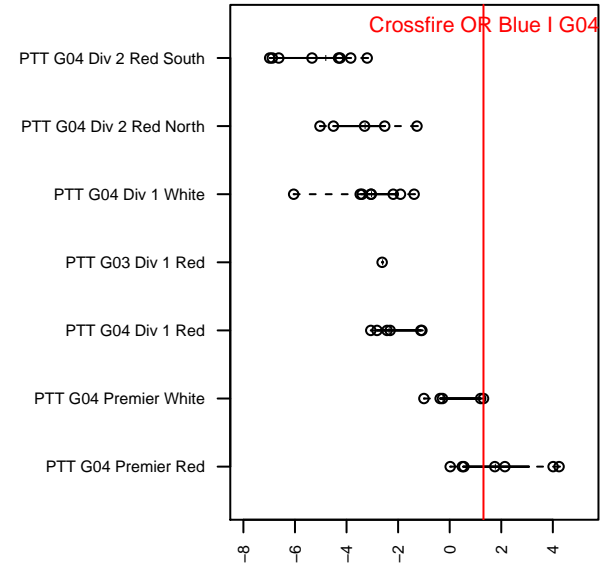

# Crossfire OR Blue I G04

Crossfire Oregon  
 Tigard, OR  
 G04 total strength=1486  
 attack=12.99 defense=8.92  
 fall league = PTT G04 Premier White

alt names used:  
 Crossfire Oregon 04G Blue  
 CROSSFIRE OREGON 04G ELITE  
 CROSSFIRE OREGON 04G ELITE  
 CROSSFIRE OREGON 04G ELITE (OR)  
 CROSSFIRE OREGON 04G ELITE (OR)

Venues played:  
 2017 Clash At the Border Gold/Silver/Bronze  
 2017 Oswego Nike Cup Gold U14  
 2017 REDAPT Cup Silver U14  
 2017 Summer Slam Division 1 Gold  
 2017 PTT G04 Premier White

**Crossfire OR Blue I G04**  
 Dots are actual minus expected GF (blue circles) and GA (red triangles).  
 Blue line is smoothed change in attack strength. Red is smoothed change in defense strength.

**attack and defense variance (black dot)  
relative to other teams  
and top 10 in region**

**attack and defense rating  
relative to others at age  
and all opponents in last 13 months**

**Performance relative to 13 month average**