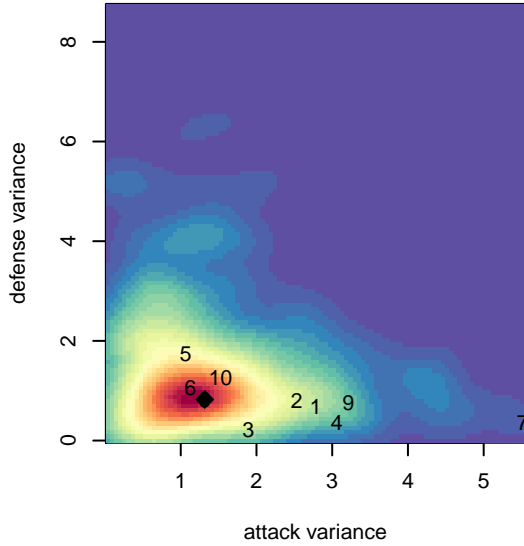

# Crossfire OR Blue I G04

Crossfire Oregon  
 Tigard, OR  
 G04 total strength=1486  
 attack=12.99 defense=8.92  
 fall league = PTT G04 Premier White

alt names used:  
 Crossfire Oregon 04G Blue  
 CROSSFIRE OREGON 04G ELITE  
 CROSSFIRE OREGON 04G ELITE  
 CROSSFIRE OREGON 04G ELITE (OR)  
 CROSSFIRE OREGON 04G ELITE (OR)

Venues played:  
 2017 Clash At the Border Gold/Silver/Bronze  
 2017 Oswego Nike Cup Gold U14  
 2017 REDAPT Cup Silver U14  
 2017 Summer Slam Division 1 Gold  
 2017 PTT G04 Premier White

**Crossfire OR Blue I G04**  
 Dots are actual minus expected GF (blue circles) and GA (red triangles).  
 Blue line is smoothed change in attack strength. Red is smoothed change in defense strength.

**attack and defense variance (black dot)  
relative to other teams  
and top 10 in region**

**attack and defense rating  
relative to others at age  
and all opponents in last 13 months**

**Performance relative to 13 month average**