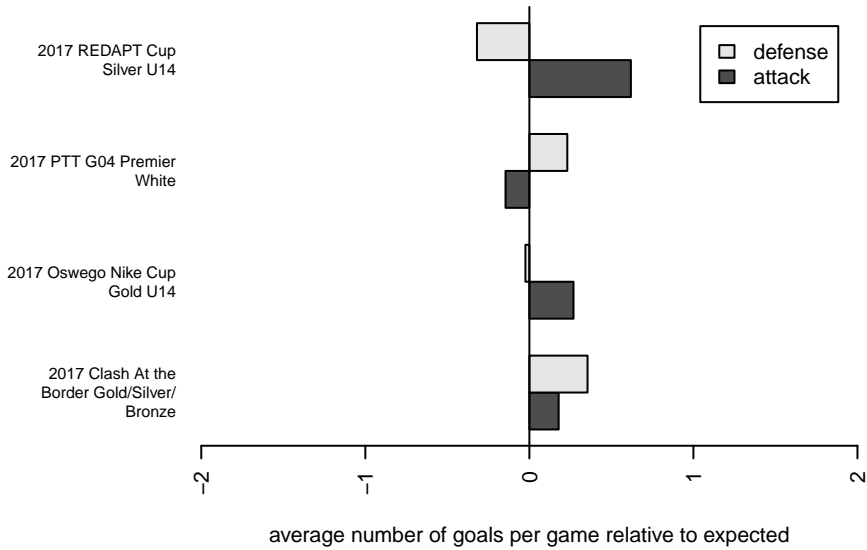

# Crossfire OR Blue I G04

Crossfire Oregon  
 Tigard, OR  
 G04 total strength=1486  
 attack=12.99 defense=8.92  
 fall league = PTT G04 Premier White

alt names used:  
 Crossfire Oregon 04G Blue  
 CROSSFIRE OREGON 04G ELITE  
 CROSSFIRE OREGON 04G ELITE  
 CROSSFIRE OREGON 04G ELITE (OR)  
 CROSSFIRE OREGON 04G ELITE (OR)

Venues played:  
 2017 Clash At the Border Gold/Silver/Bronze  
 2017 Oswego Nike Cup Gold U14  
 2017 REDAPT Cup Silver U14  
 2017 Summer Slam Division 1 Gold  
 2017 PTT G04 Premier White

**Crossfire OR Blue I G04**  
 Dots are actual minus expected GF (blue circles) and GA (red triangles).  
 Blue line is smoothed change in attack strength. Red is smoothed change in defense strength.

**attack and defense variance (black dot)  
relative to other teams  
and top 10 in region**

**attack and defense rating  
relative to others at age  
and all opponents in last 13 months**

**Performance relative to 13 month average**