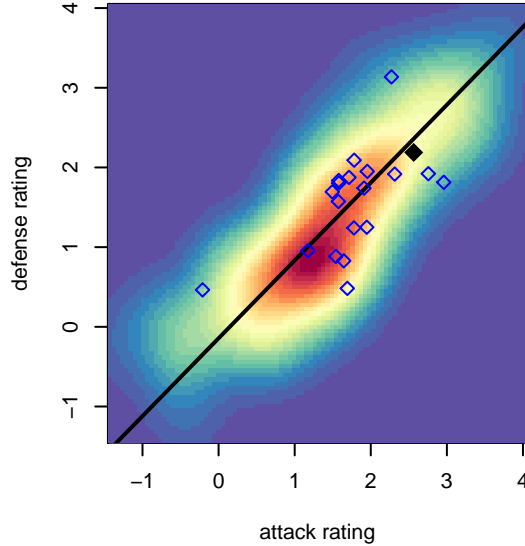

# Crossfire OR Blue I G04

Crossfire Oregon  
 Tigard, OR  
 G04 total strength=1486  
 attack=12.99 defense=8.92  
 fall league = PTT G04 Premier White

alt names used:  
 Crossfire Oregon 04G Blue  
 CROSSFIRE OREGON 04G ELITE  
 CROSSFIRE OREGON 04G ELITE  
 CROSSFIRE OREGON 04G ELITE (OR)  
 CROSSFIRE OREGON 04G ELITE (OR)

Venues played:  
 2017 Clash At the Border Gold/Silver/Bronze  
 2017 Oswego Nike Cup Gold U14  
 2017 REDAPT Cup Silver U14  
 2017 Summer Slam Division 1 Gold  
 2017 PTT G04 Premier White

**Crossfire OR Blue I G04**  
 Dots are actual minus expected GF (blue circles) and GA (red triangles).  
 Blue line is smoothed change in attack strength. Red is smoothed change in defense strength.

**attack and defense variance (black dot)  
relative to other teams  
and top 10 in region**

**attack and defense rating  
relative to others at age  
and all opponents in last 13 months**

**Performance relative to 13 month average**