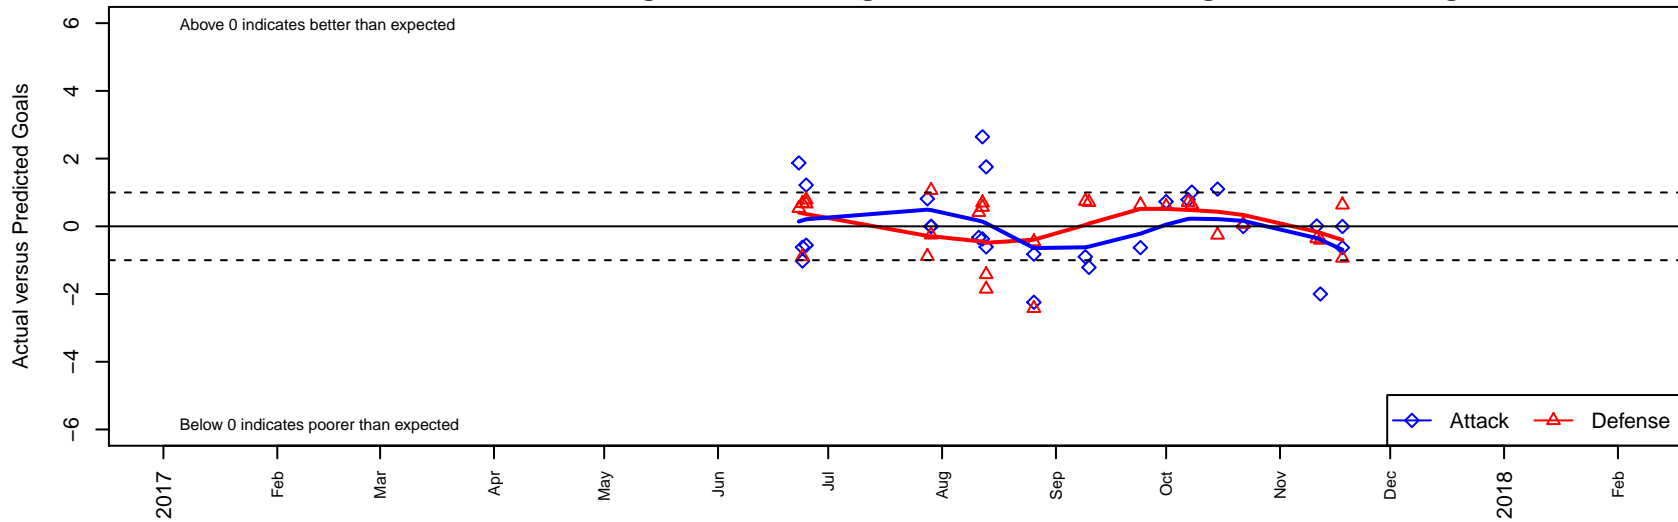

# Crossfire OR Blue I G04

Crossfire Oregon  
 Tigard, OR  
 G04 total strength=1486  
 attack=12.99 defense=8.92  
 fall league = PTT G04 Premier White

alt names used:  
 Crossfire Oregon 04G Blue  
 CROSSFIRE OREGON 04G ELITE  
 CROSSFIRE OREGON 04G ELITE  
 CROSSFIRE OREGON 04G ELITE (OR)  
 CROSSFIRE OREGON 04G ELITE (OR)

Venues played:  
 2017 Clash At the Border Gold/Silver/Bronze  
 2017 Oswego Nike Cup Gold U14  
 2017 REDAPT Cup Silver U14  
 2017 Summer Slam Division 1 Gold  
 2017 PTT G04 Premier White

**Crossfire OR Blue I G04**  
 Dots are actual minus expected GF (blue circles) and GA (red triangles).  
 Blue line is smoothed change in attack strength. Red is smoothed change in defense strength.

**attack and defense variance (black dot)  
relative to other teams  
and top 10 in region**

**attack and defense rating  
relative to others at age  
and all opponents in last 13 months**

**Performance relative to 13 month average**