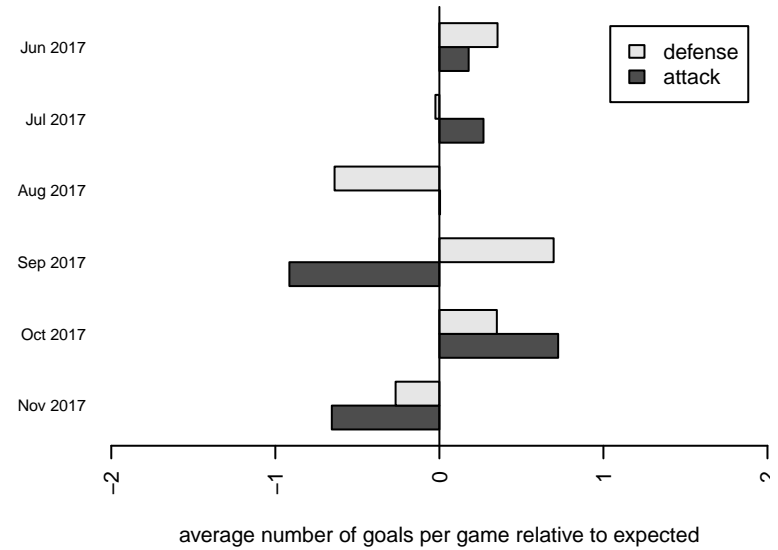

Performance relative to 13 month average